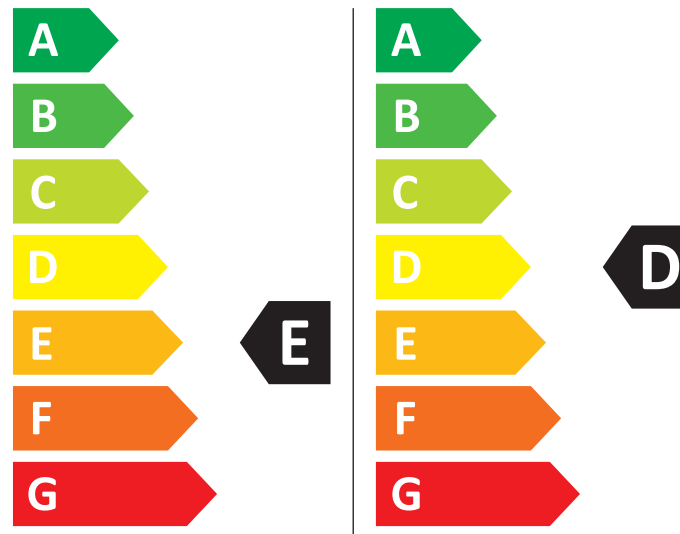

ENERG

LG

F2DV5S7S0E

326 kWh/100

69 kWh/100

5,0 kg 7,0 kg

80 L 45 L

7:40 3:28